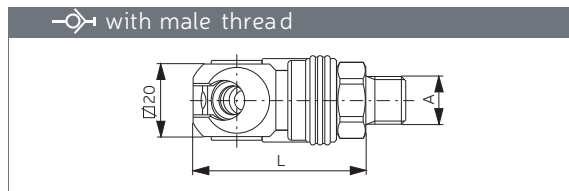

tst®

pneuparts.com

SC Series A1

DN6 1/4"

SWING COUPLING SCHWENKKUPPLUNG

A	Part No.	L	L (swivel)
G1/4	205 00 287	56.1	65.6
G3/8	205 00 288	57.6	67.1
G1/2	205 00 289	61.1	70.6
NPT1/4	205 00 291	56.1	65.6
NPT3/8	205 00 292	58.6	68.1
NPT1/2	205 00 293	64.6	74.1

A	Part No.	L	L (swivel)
G1/4	205 00 294	47.6	56.6
G3/8	205 00 295	47.6	56.6
G1/2	205 00 296	48.6	57.6
NPT1/4	205 00 297	48.8	57.8
NPT3/8	205 00 298	48.8	57.8
NPT1/2	205 00 299	48.6	57.6

D	Part No.	L	L (swivel)
6 mm 1/4"	205 00 300	68.1	77.1
8 mm 5/16"	205 00 301	68.1	77.1
10 mm 3/8"	205 00 302	68.1	77.1

D	Part No.	L
6.5 X 10	205 00 304	62.6
8 X 12	205 00 305	65.6

PLUG STECKNIPPEL

A	Part No.	L	SW
G1/8	255 00 000	34.0	14
G1/4	255 00 001	31.0	14
NPT1/4	255 00 003	30.7	14
NPT3/8	255 00 066	32.7	19

A	Part No.	L	SW
G1/4	255 00 005	43.0	17
NPT1/4	255 00 007	43.0	17
NPT1/8	255 00 068	45.0	19

D	Part No.	L	Ø
6 mm 1/4"	255 00 008	51.0	14
8 mm 5/16"	255 00 009	51.0	14
10 mm 3/8"	255 00 010	51.0	14