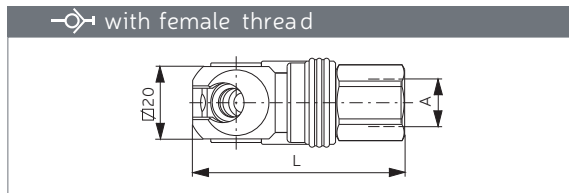

tst®

pneuparts.com

SC Series A1

DN6 1/4"

SWING COUPLING SCHWENKKUPPLUNG

A	Part No.	L	L (swivel)
G1/4	205 00 287	56.1	65.6
G3/8	205 00 288	57.6	67.1
G1/2	205 00 289	61.1	70.6
NPT1/4	205 00 291	56.1	65.6
NPT3/8	205 00 292	58.6	68.1
NPT1/2	205 00 293	64.6	74.1

A	Part No.	L	L (swivel)
G1/4	205 00 294	47.6	56.6
G3/8	205 00 295	47.6	56.6
G1/2	205 00 296	48.6	57.6
NPT1/4	205 00 297	48.8	57.8
NPT3/8	205 00 298	48.8	57.8
NPT1/2	205 00 299	48.6	57.6

D	Part No.	L	L (swivel)
6 mm 1/4"	205 00 300	68.1	77.1
8 mm 5/16"	205 00 301	68.1	77.1
10 mm 3/8"	205 00 302	68.1	77.1

D	Part No.	L
6.5 X 10	205 00 304	62.6
8 X 12	205 00 305	65.6

PLUG STECKNIPPEL

A	Part No.	L	SW
G1/8	255 00 000	34.0	14
G1/4	255 00 001	31.0	14
NPT1/4	255 00 003	30.7	14
NPT3/8	255 00 066	32.7	19

A	Part No.	L	SW
G1/4	255 00 005	43.0	17
NPT1/4	255 00 007	43.0	17
NPT1/8	255 00 068	45.0	19

D	Part No.	L	Ø
6 mm 1/4"	255 00 008	51.0	14
8 mm 5/16"	255 00 009	51.0	14
10 mm 3/8"	255 00 010	51.0	14