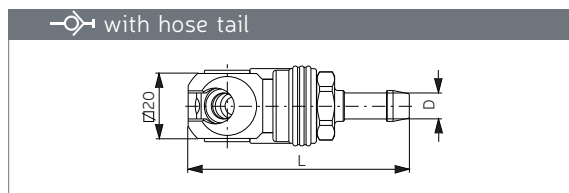

tst®

pneuparts.com

SC Series A1

DN6 1/4"

SWING COUPLING SCHWENKKUPPLUNG

A	Part No.	L	L (swivel)
G1/4	205 00 287	56.1	65.6
G3/8	205 00 288	57.6	67.1
G1/2	205 00 289	61.1	70.6
NPT1/4	205 00 291	56.1	65.6
NPT3/8	205 00 292	58.6	68.1
NPT1/2	205 00 293	64.6	74.1

A	Part No.	L	L (swivel)
G1/4	205 00 294	47.6	56.6
G3/8	205 00 295	47.6	56.6
G1/2	205 00 296	48.6	57.6
NPT1/4	205 00 297	48.8	57.8
NPT3/8	205 00 298	48.8	57.8
NPT1/2	205 00 299	48.6	57.6

D	Part No.	L	L (swivel)
6 mm 1/4"	205 00 300	68.1	77.1
8 mm 5/16"	205 00 301	68.1	77.1
10 mm 3/8"	205 00 302	68.1	77.1

D	Part No.	L
6.5 X 10	205 00 304	62.6
8 X 12	205 00 305	65.6

PLUG STECKNIPPEL

A	Part No.	L	SW
G1/8	255 00 000	34.0	14
G1/4	255 00 001	31.0	14
NPT1/4	255 00 003	30.7	14
NPT3/8	255 00 066	32.7	19

A	Part No.	L	SW
G1/4	255 00 005	43.0	17
NPT1/4	255 00 007	43.0	17
NPT1/8	255 00 068	45.0	19

D	Part No.	L	Ø
6 mm 1/4"	255 00 008	51.0	14
8 mm 5/16"	255 00 009	51.0	14
10 mm 3/8"	255 00 010	51.0	14