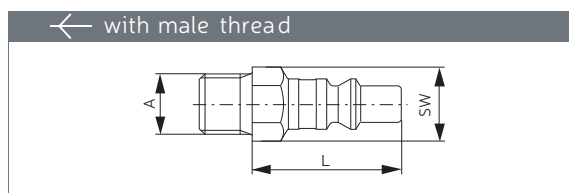

tst®

pneuparts.com

SC Series A1

DN6 1/4"

SWING COUPLING SCHWENKKUPPLUNG

A	Part No.	L	L (swivel)
G1/4	205 00 287	56.1	65.6
G3/8	205 00 288	57.6	67.1
G1/2	205 00 289	61.1	70.6
NPT1/4	205 00 291	56.1	65.6
NPT3/8	205 00 292	58.6	68.1
NPT1/2	205 00 293	64.6	74.1

A	Part No.	L	L (swivel)
G1/4	205 00 294	47.6	56.6
G3/8	205 00 295	47.6	56.6
G1/2	205 00 296	48.6	57.6
NPT1/4	205 00 297	48.8	57.8
NPT3/8	205 00 298	48.8	57.8
NPT1/2	205 00 299	48.6	57.6

D	Part No.	L	L (swivel)
6 mm 1/4"	205 00 300	68.1	77.1
8 mm 5/16"	205 00 301	68.1	77.1
10 mm 3/8"	205 00 302	68.1	77.1

D	Part No.	L
6.5 X 10	205 00 304	62.6
8 X 12	205 00 305	65.6

PLUG STECKNIPPEL

A	Part No.	L	SW
G1/8	255 00 000	34.0	14
G1/4	255 00 001	31.0	14
NPT1/4	255 00 003	30.7	14
NPT3/8	255 00 066	32.7	19

A	Part No.	L	SW
G1/4	255 00 005	43.0	17
NPT1/4	255 00 007	43.0	17
NPT1/8	255 00 068	45.0	19

D	Part No.	L	Ø
6 mm 1/4"	255 00 008	51.0	14
8 mm 5/16"	255 00 009	51.0	14
10 mm 3/8"	255 00 010	51.0	14