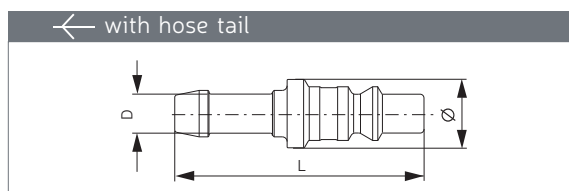

tst®

pneuparts.com

SC Series A1

DN6 1/4"

SWING COUPLING SCHWENKKUPPLUNG

A	Part No.	L	L (swivel)
G1/4	205 00 287	56.1	65.6
G3/8	205 00 288	57.6	67.1
G1/2	205 00 289	61.1	70.6
NPT1/4	205 00 291	56.1	65.6
NPT3/8	205 00 292	58.6	68.1
NPT1/2	205 00 293	64.6	74.1

A	Part No.	L	L (swivel)
G1/4	205 00 294	47.6	56.6
G3/8	205 00 295	47.6	56.6
G1/2	205 00 296	48.6	57.6
NPT1/4	205 00 297	48.8	57.8
NPT3/8	205 00 298	48.8	57.8
NPT1/2	205 00 299	48.6	57.6

D	Part No.	L	L (swivel)
6 mm 1/4"	205 00 300	68.1	77.1
8 mm 5/16"	205 00 301	68.1	77.1
10 mm 3/8"	205 00 302	68.1	77.1

D	Part No.	L
6.5 X 10	205 00 304	62.6
8 X 12	205 00 305	65.6

PLUG STECKNIPPEL

A	Part No.	L	SW
G1/8	255 00 000	34.0	14
G1/4	255 00 001	31.0	14
NPT1/4	255 00 003	30.7	14
NPT3/8	255 00 066	32.7	19

A	Part No.	L	SW
G1/4	255 00 005	43.0	17
NPT1/4	255 00 007	43.0	17
NPT1/8	255 00 068	45.0	19

D	Part No.	L	Ø
6 mm 1/4"	255 00 008	51.0	14
8 mm 5/16"	255 00 009	51.0	14
10 mm 3/8"	255 00 010	51.0	14