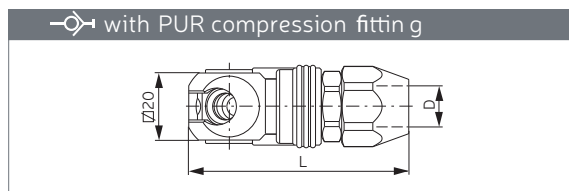

tst®

pneuparts.com

SC Series A1

DN6 1/4"

SWING COUPLING SCHWENKKUPPLUNG

A	Part No.	L	L (swivel)
G1/4	205 00 287	56.1	65.6
G3/8	205 00 288	57.6	67.1
G1/2	205 00 289	61.1	70.6
NPT1/4	205 00 291	56.1	65.6
NPT3/8	205 00 292	58.6	68.1
NPT1/2	205 00 293	64.6	74.1

A	Part No.	L	L (swivel)
G1/4	205 00 294	47.6	56.6
G3/8	205 00 295	47.6	56.6
G1/2	205 00 296	48.6	57.6
NPT1/4	205 00 297	48.8	57.8
NPT3/8	205 00 298	48.8	57.8
NPT1/2	205 00 299	48.6	57.6

D	Part No.	L	L (swivel)
6 mm 1/4"	205 00 300	68.1	77.1
8 mm 5/16"	205 00 301	68.1	77.1
10 mm 3/8"	205 00 302	68.1	77.1

D	Part No.	L
6.5 X 10	205 00 304	62.6
8 X 12	205 00 305	65.6

PLUG STECKNIPPEL

A	Part No.	L	SW
G1/8	255 00 000	34.0	14
G1/4	255 00 001	31.0	14
NPT1/4	255 00 003	30.7	14
NPT3/8	255 00 066	32.7	19

A	Part No.	L	SW
G1/4	255 00 005	43.0	17
NPT1/4	255 00 007	43.0	17
NPT1/8	255 00 068	45.0	19

D	Part No.	L	Ø
6 mm 1/4"	255 00 008	51.0	14
8 mm 5/16"	255 00 009	51.0	14
10 mm 3/8"	255 00 010	51.0	14