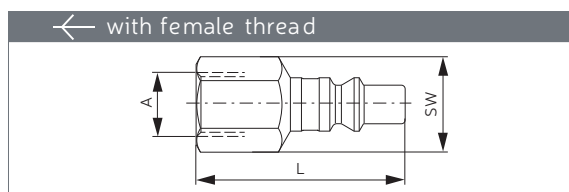

tst®

pneuparts.com

SC Series A1

DN6 1/4"

SWING COUPLING SCHWENKKUPPLUNG

A	Part No.	L	L (swivel)
G1/4	205 00 287	56.1	65.6
G3/8	205 00 288	57.6	67.1
G1/2	205 00 289	61.1	70.6
NPT1/4	205 00 291	56.1	65.6
NPT3/8	205 00 292	58.6	68.1
NPT1/2	205 00 293	64.6	74.1

A	Part No.	L	L (swivel)
G1/4	205 00 294	47.6	56.6
G3/8	205 00 295	47.6	56.6
G1/2	205 00 296	48.6	57.6
NPT1/4	205 00 297	48.8	57.8
NPT3/8	205 00 298	48.8	57.8
NPT1/2	205 00 299	48.6	57.6

D	Part No.	L	L (swivel)
6 mm 1/4"	205 00 300	68.1	77.1
8 mm 5/16"	205 00 301	68.1	77.1
10 mm 3/8"	205 00 302	68.1	77.1

D	Part No.	L
6.5 X 10	205 00 304	62.6
8 X 12	205 00 305	65.6

PLUG STECKNIPPEL

A	Part No.	L	SW
G1/8	255 00 000	34.0	14
G1/4	255 00 001	31.0	14
NPT1/4	255 00 003	30.7	14
NPT3/8	255 00 066	32.7	19

A	Part No.	L	SW
G1/4	255 00 005	43.0	17
NPT1/4	255 00 007	43.0	17
NPT1/8	255 00 068	45.0	19

D	Part No.	L	Ø
6 mm 1/4"	255 00 008	51.0	14
8 mm 5/16"	255 00 009	51.0	14
10 mm 3/8"	255 00 010	51.0	14