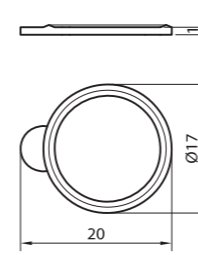

NK1 | ACCESSORIES AND SPARE PARTS

HOW TO ORDER ·

Ordering reference

RAIL DIN
MOUNTING

NK1MK

SUPLEMENT

NK1APMM

GASKET

NK1GN

NON-RETURN VALVE

NK1GMNRV

4 CARTRIDGE O-RINGS

NK12K4SP

NK1 ACCESSORIES AND SPARE PARTS

HOW TO ORDER

Ordering reference