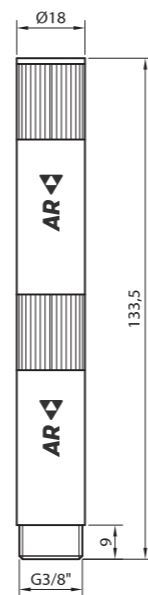

NK1 | ACCESSORIES AND SPARE PARTS

HOW TO ORDER ·

Ordering reference

RAIL DIN
MOUNTING

NK1MK

SUPLEMENT

NK1APMM

GASKET

NK1GN

NON-RETURN VALVE

NK1GMNRV

4 CARTRIDGE O-RINGS

NK12K4SP

NK1 ACCESSORIES AND SPARE PARTS

HOW TO ORDER

Ordering reference

SILENCER

NK2MFB

DOUBLE SILENCER

NK1MFB

SUPPLY SOLENOID VALVE SPARE

EVABUR4SM824C