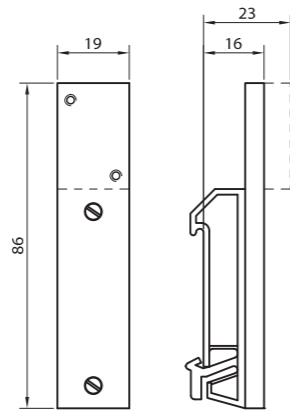

NK1 | ACCESSORIES AND SPARE PARTS

HOW TO ORDER ·

Ordering reference

RAIL DIN
MOUNTING

NK1MK

SUPLEMENT

NK1APMM

GASKET

NK1GN

NON-RETURN VALVE

NK1GMNRV

4 CARTRIDGE O-RINGS

NK12K4SP

NK1 ACCESSORIES AND SPARE PARTS

HOW TO ORDER

Ordering reference