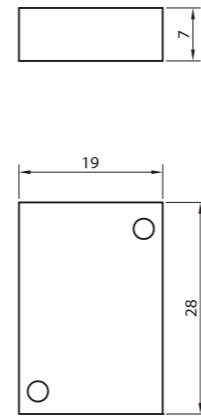

NK1 | ACCESSORIES AND SPARE PARTS

HOW TO ORDER ·

Ordering reference

RAIL DIN
MOUNTING

NK1MK

SUPLEMENT

NK1APMM

GASKET

NK1GN

NON-RETURN VALVE

NK1GMNRV

4 CARTRIDGE O-RINGS

NK12K4SP

NK1 ACCESSORIES AND SPARE PARTS

HOW TO ORDER

Ordering reference