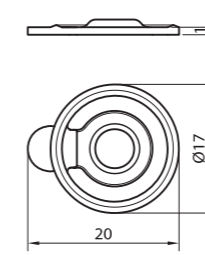

NK1 | ACCESSORIES AND SPARE PARTS

HOW TO ORDER ·

Ordering reference

RAIL DIN
MOUNTING

NK1MK

SUPLEMENT

NK1APMM

GASKET

NK1GN

NON-RETURN VALVE

NK1GMNRV

4 CARTRIDGE O-RINGS

NK12K4SP

NK1 ACCESSORIES AND SPARE PARTS

HOW TO ORDER

Ordering reference