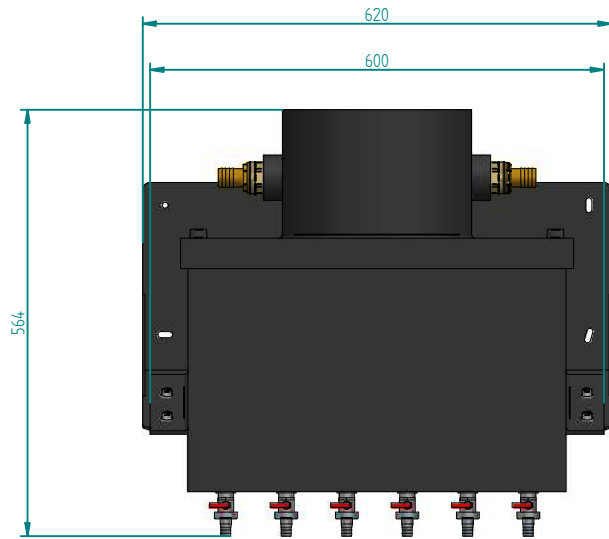

					
	NAME	DATE			
DRAWN	FK	17-03-2017	DISTRIBUTOR ARTIKEL NUMBER: DC9520		
CHECKED					
Pneuparts.com Florijn 10 b/c 5751 PC Deurne Nederland			SIZE A4	Material:	REV A
All dimensions are in millimetres unless otherwise stated					
				SHEET: 1/1	