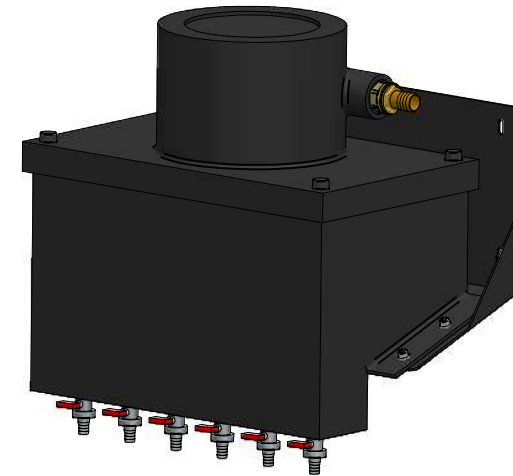

					
	NAME	DATE			
DRAWN	FK	17-03-2017	DISTRIBUTOR ARTIKEL NUMBER: DC9520		
CHECKED					
Pneuparts.com Florijn 10 b/c 5751 PC Deurne Nederland			SIZE A4	Material:	REV A
All dimensions are in millimetres unless otherwise stated					
				SHEET: 1/1	