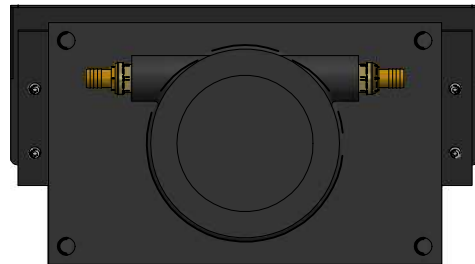

					
	NAME	DATE			
DRAWN	FK	17-03-2017	DISTRIBUTOR ARTIKEL NUMBER: DC9520		
CHECKED					
Pneuparts.com Florijn 10 b/c 5751 PC Deurne Nederland			SIZE A4	Material:	REV A
All dimensions are in millimetres unless otherwise stated					
				SHEET: 1/1	