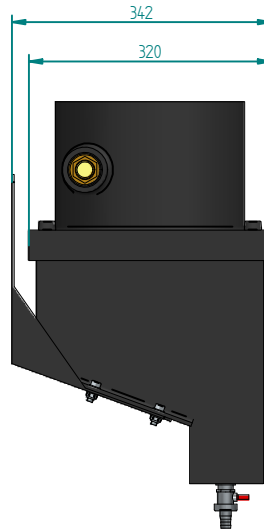

					
	NAME	DATE			
DRAWN	FK	17-03-2017	DISTRIBUTOR ARTIKEL NUMBER: DC9520		
CHECKED					
Pneuparts.com Florijn 10 b/c 5751 PC Deurne Nederland			SIZE A4	Material:	REV A
All dimensions are in millimetres unless otherwise stated					
				SHEET: 1/1	