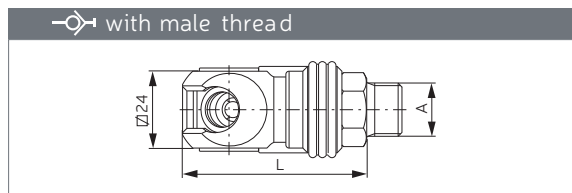

tst

SC Series C

pneuparts
.com

DN8

SWING COUPLING SCHWENKKUPPLUNG

A	Part No.	L	L (swivel)
G1/4	205 00 345	68.5	74.5
G3/8	205 00 346	68.5	74.5
G1/2	205 00 347	69.5	75.5
NPT1/4	205 00 348	68.5	74.5
NPT3/8	205 00 349	68.5	74.5
NPT1/2	205 00 350	73.5	79.5

A	Part No.	L	L (swivel)
G1/4	205 00 351	57.5	63.5
G3/8	205 00 352	57.5	63.5
G1/2	205 00 353	58.5	64.5
NPT1/4	205 00 375	56.2	62.2
NPT3/8	205 00 374	56.2	62.2
NPT1/2	205 00 355	58.5	64.5

D	Part No.	L	L (swivel)
8 mm 5/16"	205 00 356	81.5	87.5
10 mm 3/8"	205 00 357	81.5	87.5
13 mm 1/2"	205 00 358	81.5	87.5

D	Part No.	L
8 X 12	205 00 360	75.8
11 X 16	205 00 361	80.8

PLUG STECKNIPPEL

A	Part No.	L	SW
G1/4	255 00 023	31.0	14
G3/8	255 00 024	31.0	19
NPT1/4	255 00 275	28.7	14
NPT3/8	255 00 177	28.7	19

A	Part No.	L	SW
G1/4	255 00 026	42.0	17
G3/8	255 00 027	43.0	19
NPT1/4	255 00 276	42.0	17
NPT3/8	255 00 178	43.0	19

D	Part No.	L	\varnothing
8 mm 5/16"	255 00 029	50.0	14
10 mm 3/8"	255 00 030	50.0	14
13 mm 1/2"	255 00 031	50.0	16