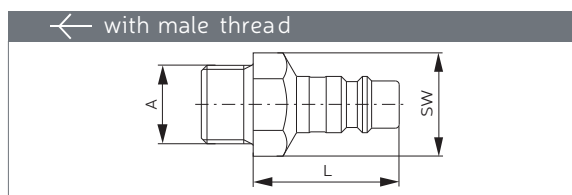

tst

SC Series C

pneuparts
.com

DN8

SWING COUPLING SCHWENKKUPPLUNG

A	Part No.	L	L (swivel)
G1/4	205 00 345	68.5	74.5
G3/8	205 00 346	68.5	74.5
G1/2	205 00 347	69.5	75.5
NPT1/4	205 00 348	68.5	74.5
NPT3/8	205 00 349	68.5	74.5
NPT1/2	205 00 350	73.5	79.5

A	Part No.	L	L (swivel)
G1/4	205 00 351	57.5	63.5
G3/8	205 00 352	57.5	63.5
G1/2	205 00 353	58.5	64.5
NPT1/4	205 00 375	56.2	62.2
NPT3/8	205 00 374	56.2	62.2
NPT1/2	205 00 355	58.5	64.5

D	Part No.	L	L (swivel)
8 mm 5/16"	205 00 356	81.5	87.5
10 mm 3/8"	205 00 357	81.5	87.5
13 mm 1/2"	205 00 358	81.5	87.5

D	Part No.	L
8 X 12	205 00 360	75.8
11 X 16	205 00 361	80.8

PLUG STECKNIPPEL

A	Part No.	L	SW
G1/4	255 00 023	31.0	14
G3/8	255 00 024	31.0	19
NPT1/4	255 00 275	28.7	14
NPT3/8	255 00 177	28.7	19

A	Part No.	L	SW
G1/4	255 00 026	42.0	17
G3/8	255 00 027	43.0	19
NPT1/4	255 00 276	42.0	17
NPT3/8	255 00 178	43.0	19