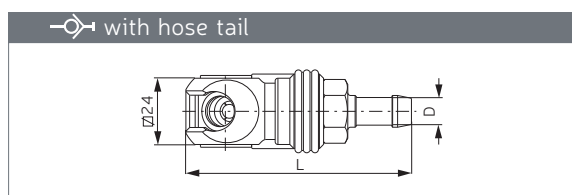

tst

SC Series C

pneuparts
.com

DN8

SWING COUPLING SCHWENKKUPPLUNG

A	Part No.	L	L (swivel)
G1/4	205 00 345	68.5	74.5
G3/8	205 00 346	68.5	74.5
G1/2	205 00 347	69.5	75.5
NPT1/4	205 00 348	68.5	74.5
NPT3/8	205 00 349	68.5	74.5
NPT1/2	205 00 350	73.5	79.5

A	Part No.	L	L (swivel)
G1/4	205 00 351	57.5	63.5
G3/8	205 00 352	57.5	63.5
G1/2	205 00 353	58.5	64.5
NPT1/4	205 00 375	56.2	62.2
NPT3/8	205 00 374	56.2	62.2
NPT1/2	205 00 355	58.5	64.5

D	Part No.	L	L (swivel)
8 mm 5/16"	205 00 356	81.5	87.5
10 mm 3/8"	205 00 357	81.5	87.5
13 mm 1/2"	205 00 358	81.5	87.5

D	Part No.	L
8 X 12	205 00 360	75.8
11 X 16	205 00 361	80.8

PLUG STECKNIPPEL

A	Part No.	L	SW
G1/4	255 00 023	31.0	14
G3/8	255 00 024	31.0	19
NPT1/4	255 00 275	28.7	14
NPT3/8	255 00 177	28.7	19

A	Part No.	L	SW
G1/4	255 00 026	42.0	17
G3/8	255 00 027	43.0	19
NPT1/4	255 00 276	42.0	17
NPT3/8	255 00 178	43.0	19

D	Part No.	L	\varnothing
8 mm 5/16"	255 00 029	50.0	14
10 mm 3/8"	255 00 030	50.0	14
13 mm 1/2"	255 00 031	50.0	16