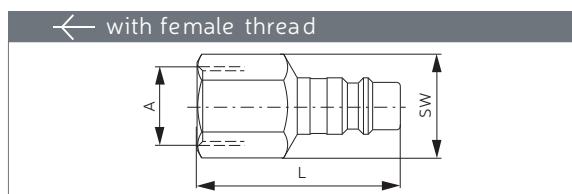

tst

SC Series C

pneuparts
.com

DN8

SWING COUPLING SCHWENKKUPPLUNG

A	Part No.	L	L (swivel)
G1/4	205 00 345	68.5	74.5
G3/8	205 00 346	68.5	74.5
G1/2	205 00 347	69.5	75.5
NPT1/4	205 00 348	68.5	74.5
NPT3/8	205 00 349	68.5	74.5
NPT1/2	205 00 350	73.5	79.5

A	Part No.	L	L (swivel)
G1/4	205 00 351	57.5	63.5
G3/8	205 00 352	57.5	63.5
G1/2	205 00 353	58.5	64.5
NPT1/4	205 00 375	56.2	62.2
NPT3/8	205 00 374	56.2	62.2
NPT1/2	205 00 355	58.5	64.5

D	Part No.	L	L (swivel)
8 mm 5/16"	205 00 356	81.5	87.5
10 mm 3/8"	205 00 357	81.5	87.5
13 mm 1/2"	205 00 358	81.5	87.5

D	Part No.	L
8 X 12	205 00 360	75.8
11 X 16	205 00 361	80.8

PLUG STECKNIPPEL

A	Part No.	L	SW
G1/4	255 00 023	31.0	14
G3/8	255 00 024	31.0	19
NPT1/4	255 00 275	28.7	14
NPT3/8	255 00 177	28.7	19

A	Part No.	L	SW
G1/4	255 00 026	42.0	17
G3/8	255 00 027	43.0	19
NPT1/4	255 00 276	42.0	17
NPT3/8	255 00 178	43.0	19