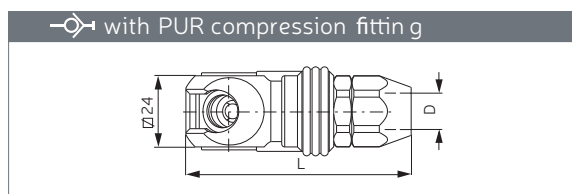

tst

SC Series C

pneuparts
.com

DN8

SWING COUPLING SCHWENKKUPPLUNG

A	Part No.	L	L (swivel)
G1/4	205 00 345	68.5	74.5
G3/8	205 00 346	68.5	74.5
G1/2	205 00 347	69.5	75.5
NPT1/4	205 00 348	68.5	74.5
NPT3/8	205 00 349	68.5	74.5
NPT1/2	205 00 350	73.5	79.5

A	Part No.	L	L (swivel)
G1/4	205 00 351	57.5	63.5
G3/8	205 00 352	57.5	63.5
G1/2	205 00 353	58.5	64.5
NPT1/4	205 00 375	56.2	62.2
NPT3/8	205 00 374	56.2	62.2
NPT1/2	205 00 355	58.5	64.5

D	Part No.	L	L (swivel)
8 mm 5/16"	205 00 356	81.5	87.5
10 mm 3/8"	205 00 357	81.5	87.5
13 mm 1/2"	205 00 358	81.5	87.5

D	Part No.	L
8 X 12	205 00 360	75.8
11 X 16	205 00 361	80.8

PLUG STECKNIPPEL

A	Part No.	L	SW
G1/4	255 00 023	31.0	14
G3/8	255 00 024	31.0	19
NPT1/4	255 00 275	28.7	14
NPT3/8	255 00 177	28.7	19

A	Part No.	L	SW
G1/4	255 00 026	42.0	17
G3/8	255 00 027	43.0	19
NPT1/4	255 00 276	42.0	17
NPT3/8	255 00 178	43.0	19

D	Part No.	L	\varnothing
8 mm 5/16"	255 00 029	50.0	14
10 mm 3/8"	255 00 030	50.0	14
13 mm 1/2"	255 00 031	50.0	16