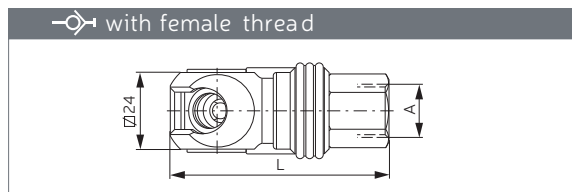

tst

SC Series C

pneuparts
.com

DN8

SWING COUPLING SCHWENKKUPPLUNG

A	Part No.	L	L (swivel)
G1/4	205 00 345	68.5	74.5
G3/8	205 00 346	68.5	74.5
G1/2	205 00 347	69.5	75.5
NPT1/4	205 00 348	68.5	74.5
NPT3/8	205 00 349	68.5	74.5
NPT1/2	205 00 350	73.5	79.5

A	Part No.	L	L (swivel)
G1/4	205 00 351	57.5	63.5
G3/8	205 00 352	57.5	63.5
G1/2	205 00 353	58.5	64.5
NPT1/4	205 00 375	56.2	62.2
NPT3/8	205 00 374	56.2	62.2
NPT1/2	205 00 355	58.5	64.5

D	Part No.	L	L (swivel)
8 mm 5/16"	205 00 356	81.5	87.5
10 mm 3/8"	205 00 357	81.5	87.5
13 mm 1/2"	205 00 358	81.5	87.5

D	Part No.	L
8 X 12	205 00 360	75.8
11 X 16	205 00 361	80.8

PLUG STECKNIPPEL

A	Part No.	L	SW
G1/4	255 00 023	31.0	14
G3/8	255 00 024	31.0	19
NPT1/4	255 00 275	28.7	14
NPT3/8	255 00 177	28.7	19

A	Part No.	L	SW
G1/4	255 00 026	42.0	17
G3/8	255 00 027	43.0	19
NPT1/4	255 00 276	42.0	17
NPT3/8	255 00 178	43.0	19

D	Part No.	L	\varnothing
8 mm 5/16"	255 00 029	50.0	14
10 mm 3/8"	255 00 030	50.0	14
13 mm 1/2"	255 00 031	50.0	16