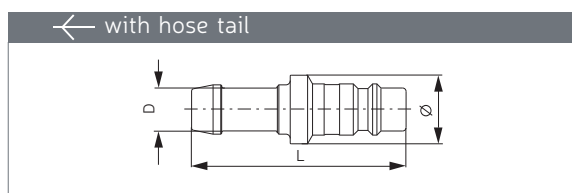

tst

SC Series C

pneuparts
.com

DN8

SWING COUPLING SCHWENKKUPPLUNG

A	Part No.	L	L (swivel)
G1/4	205 00 345	68.5	74.5
G3/8	205 00 346	68.5	74.5
G1/2	205 00 347	69.5	75.5
NPT1/4	205 00 348	68.5	74.5
NPT3/8	205 00 349	68.5	74.5
NPT1/2	205 00 350	73.5	79.5

A	Part No.	L	L (swivel)
G1/4	205 00 351	57.5	63.5
G3/8	205 00 352	57.5	63.5
G1/2	205 00 353	58.5	64.5
NPT1/4	205 00 375	56.2	62.2
NPT3/8	205 00 374	56.2	62.2
NPT1/2	205 00 355	58.5	64.5

D	Part No.	L	L (swivel)
8 mm 5/16"	205 00 356	81.5	87.5
10 mm 3/8"	205 00 357	81.5	87.5
13 mm 1/2"	205 00 358	81.5	87.5

D	Part No.	L
8 X 12	205 00 360	75.8
11 X 16	205 00 361	80.8

PLUG STECKNIPPEL

A	Part No.	L	SW
G1/4	255 00 023	31.0	14
G3/8	255 00 024	31.0	19
NPT1/4	255 00 275	28.7	14
NPT3/8	255 00 177	28.7	19

A	Part No.	L	SW
G1/4	255 00 026	42.0	17
G3/8	255 00 027	43.0	19
NPT1/4	255 00 276	42.0	17
NPT3/8	255 00 178	43.0	19